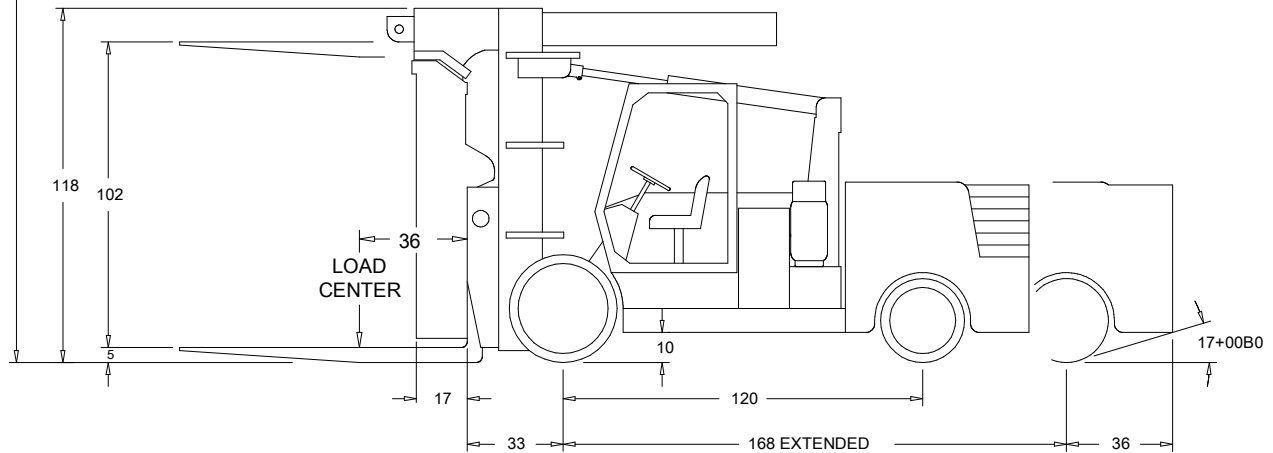

VERSA-LIFT 60-80

60,000 to 80,000 lbs. maximum capacity

Versa-Lift 60-80: 80,000 lbs capacity.

- LP Power
- D.C. Electric Power
- Rigger's Lifting Boom
- Digital Remote Control

www.highreachinc.com

VERSA-LIFT⁶⁰⁻⁸⁰

60-80 Model

60000 LBS @ 36" RETRACTED
 80000 LBS @ 36" EXTENDED
 100000 LBS @ 22" EXTENDED

ENGINE: GM 4.3
 TRANSMISSION: SAUER HYDROSTATIC
 DRIVE AXLE: PLANETARY WHEEL ENDS
 TIRES: FRONT 36X22 POLY
 REAR 28X12 POLY
 GRADE: EMPTY 44%
 LOADED 19%
 TILT: FORWARD 10°, BACK 7°
 WEIGHTS: GROSS 78000 LBS
 COUNTERWEIGHT 30000 LBS
 BOOM 7500 LBS
 FORKS 4000 LBS

Versa-Lift 60/80 Load Capacities With Sideshift & Full Counterweights

60-80 Forks Only

Load Centre Inches	Counterweight Extension with Forks in Inches				
	0	12	24	36	48
24	60,600	67,200	73,900	80,500	87,100
36	50,600	56,100	61,700	37,200	72,800
48	43,400	48,200	52,900	57,700	62,500
60	38,000	42,200	46,400	50,500	54,700
72	33,800	37,600	41,300	45,500	48,700
84	30,500	33,800	37,200	40,500	43,800