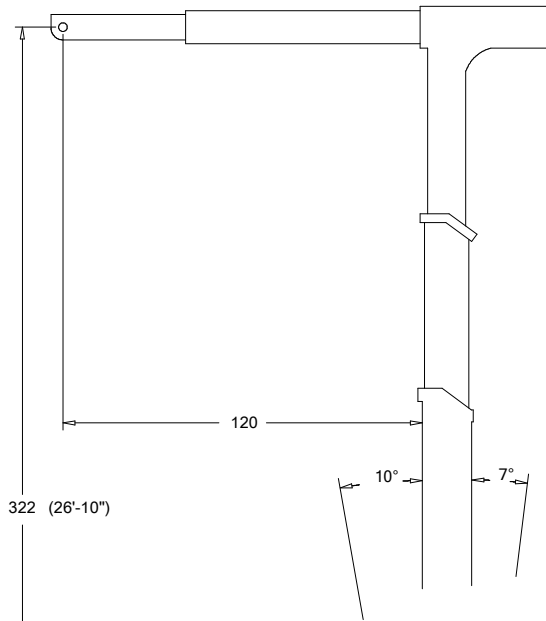

VERSA-LIFT 60-80

60,000 to 80,000 lbs. maximum capacity

Versa-Lift 60-80: 80,000 lbs capacity.

- LP Power
- D.C. Electric Power
- Rigger's Lifting Boom
- Digital Remote Control

www.highreachinc.com

VERSA-LIFT⁶⁰⁻⁸⁰

60-80 Model

60000 LBS @ 36" RETRACTED
 80000 LBS @ 36" EXTENDED
 100000 LBS @ 22" EXTENDED

ENGINE: GM 4.3
 TRANSMISSION: SAUER HYDROSTATIC
 DRIVE AXLE: PLANETARY WHEEL ENDS
 TIRES: FRONT 36X22 POLY
 REAR 28X12 POLY
 GRADE: EMPTY 44%
 LOADED 19%
 TILT: FORWARD 10°, BACK 7°
 WEIGHTS: GROSS 78000 LBS
 COUNTERWEIGHT 30000 LBS
 BOOM 7500 LBS
 FORKS 4000 LBS

Versa-Lift 60/80 Load Capacities With Sideshift & Full Counterweights

60-80 Forks Only

Load Centre Inches	Counterweight Extension with Forks in Inches				
	0	12	24	36	48
24	60,600	67,200	73,900	80,500	87,100
36	50,600	56,100	61,700	37,200	72,800
48	43,400	48,200	52,900	57,700	62,500
60	38,000	42,200	46,400	50,500	54,700
72	33,800	37,600	41,300	45,500	48,700
84	30,500	33,800	37,200	40,500	43,800

60-80 Boom Only

Load Centre Inches	Counterweight Extension with Boom Only in Inches				
	0	12	24	36	48
6	58,600	65,400	72,100	78,900	85,600
24	45,100	50,300	55,400	60,600	65,800
36	39,000	43,500	48,000	52,500	57,000
48	34,400	38,400	42,400	46,300	50,300
60	30,800	34,300	37,900	41,400	45,000
72	27,900	31,100	34,300	37,500	40,700
84	25,400	28,400	31,300	34,200	37,100
96	23,400	26,100	28,800	31,500	34,200
108	21,700	24,200	26,200	29,100	31,600
120	20,200	22,500	24,800	27,100	29,400