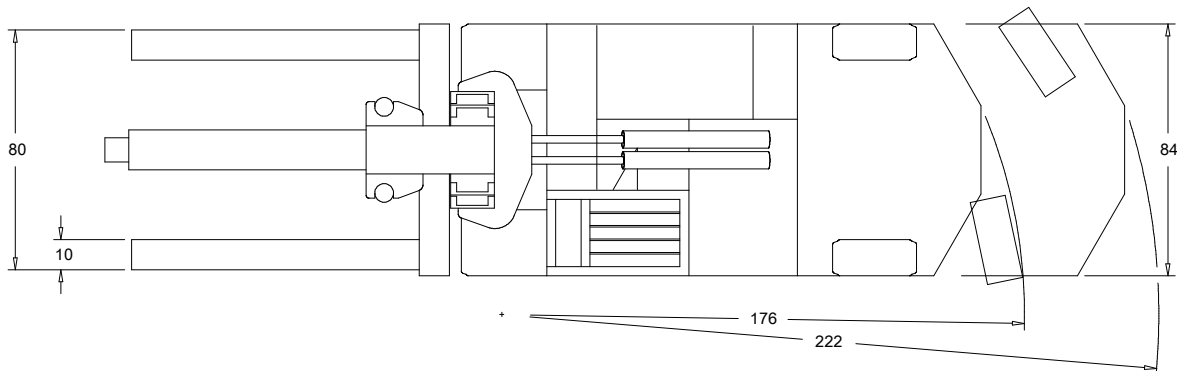

VERSA-LIFT 60-80

60,000 to 80,000 lbs. maximum capacity

Versa-Lift 60-80: 80,000 lbs capacity.

- LP Power
- D.C. Electric Power
- Rigger's Lifting Boom
- Digital Remote Control

www.highreachinc.com

VERSA-LIFT⁶⁰⁻⁸⁰

60-80 Model

60000 LBS @ 36" RETRACTED
 80000 LBS @ 36" EXTENDED
 100000 LBS @ 22" EXTENDED

ENGINE: GM 4.3
 TRANSMISSION: SAUER HYDROSTATIC
 DRIVE AXLE: PLANETARY WHEEL ENDS
 TIRES: FRONT 36X22 POLY
 REAR 28X12 POLY
 GRADE: EMPTY 44%
 LOADED 19%
 TILT: FORWARD 10°, BACK 7°
 WEIGHTS: GROSS 78000 LBS
 COUNTERWEIGHT 30000 LBS
 BOOM 7500 LBS
 FORKS 4000 LBS

Versa-Lift 60/80 Load Capacities With Sideshift & Full Counterweights

60-80 Forks Only

Load Centre Inches	Counterweight Extension with Forks in Inches				
	0	12	24	36	48
24	60,600	67,200	73,900	80,500	87,100
36	50,600	56,100	61,700	37,200	72,800
48	43,400	48,200	52,900	57,700	62,500
60	38,000	42,200	46,400	50,500	54,700
72	33,800	37,600	41,300	45,500	48,700
84	30,500	33,800	37,200	40,500	43,800

60-80 Boom Only

Load Centre Inches	Counterweight Extension with Boom Only in Inches				
	0	12	24	36	48
6	58,600	65,400	72,100	78,900	85,600
24	45,100	50,300	55,400	60,600	65,800
36	39,000	43,500	48,000	52,500	57,000
48	34,400	38,400	42,400	46,300	50,300
60	30,800	34,300	37,900	41,400	45,000
72	27,900	31,100	34,300	37,500	40,700
84	25,400	28,400	31,300	34,200	37,100
96	23,400	26,100	28,800	31,500	34,200
108	21,700	24,200	26,200	29,100	31,600
120	20,200	22,500	24,800	27,100	29,400